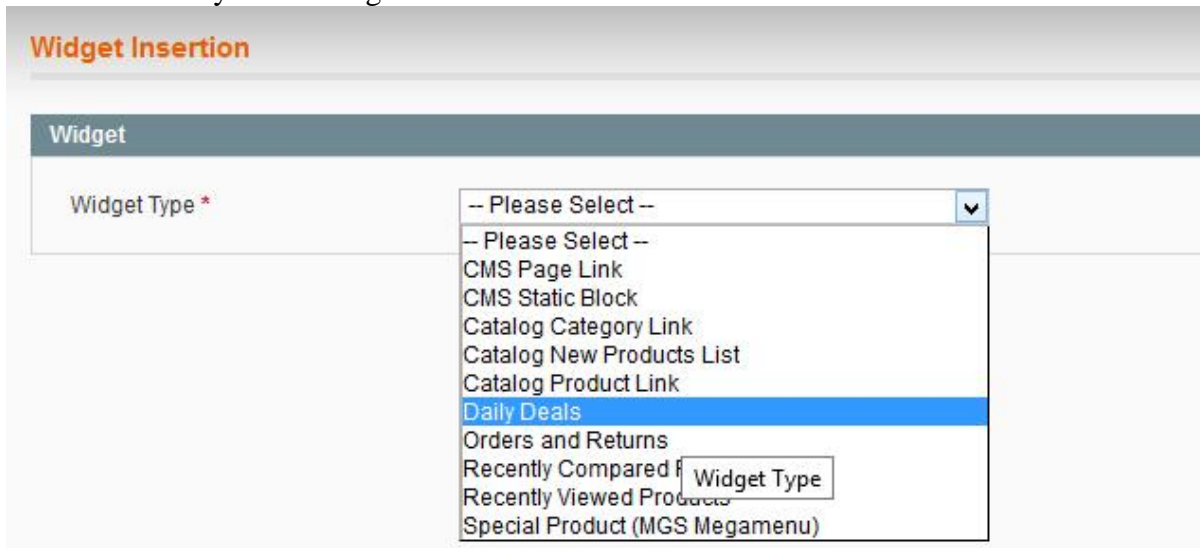

- Set “Deal Quantity”: This is maximum quantity for deal (only works for simple products).
- Save product.

## 3. How to add deal widget

You can add deal to static blocks or cms pages:

- Click Insert Widget button

- Choose Daily Deals widget:

- Choose Deals to show:

Grid View

2 columns

▲ Number of columns in grid view